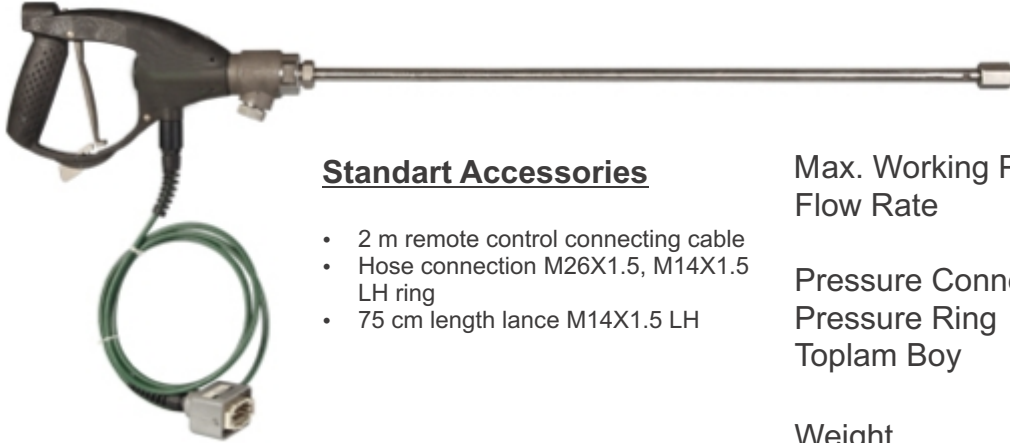

T-3000 High Pressure Gun

Electric Controlled

Part No: 88.53.3388

Standart Accessories

- 2 m remote control connecting cable
- Hose connection M26X1.5, M14X1.5 LH ring
- 75 cm length lance M14X1.5 LH

Max. Working Pressure: 3000 Bar

Flow Rate : Max. 40 l/min

Pressure Connection : M26X1.5

Pressure Ring : M14X1.5 LH

Toplam Boy : Approx. 1000 cm
(with 750 cm lance)

Weight : Approx. 3 kg

Lance

Length : 50 cm, 100 cm, 150 cm, 200 cm, 300 cm

Grip

Shoulder Support

Insert Nozzle Holder

94.00.0064 94.00.0065

93.50.0026

Hose Connection Fitting

M26x1.5 (94.56.0178)

M14x1.5 LH (94.56.0179)