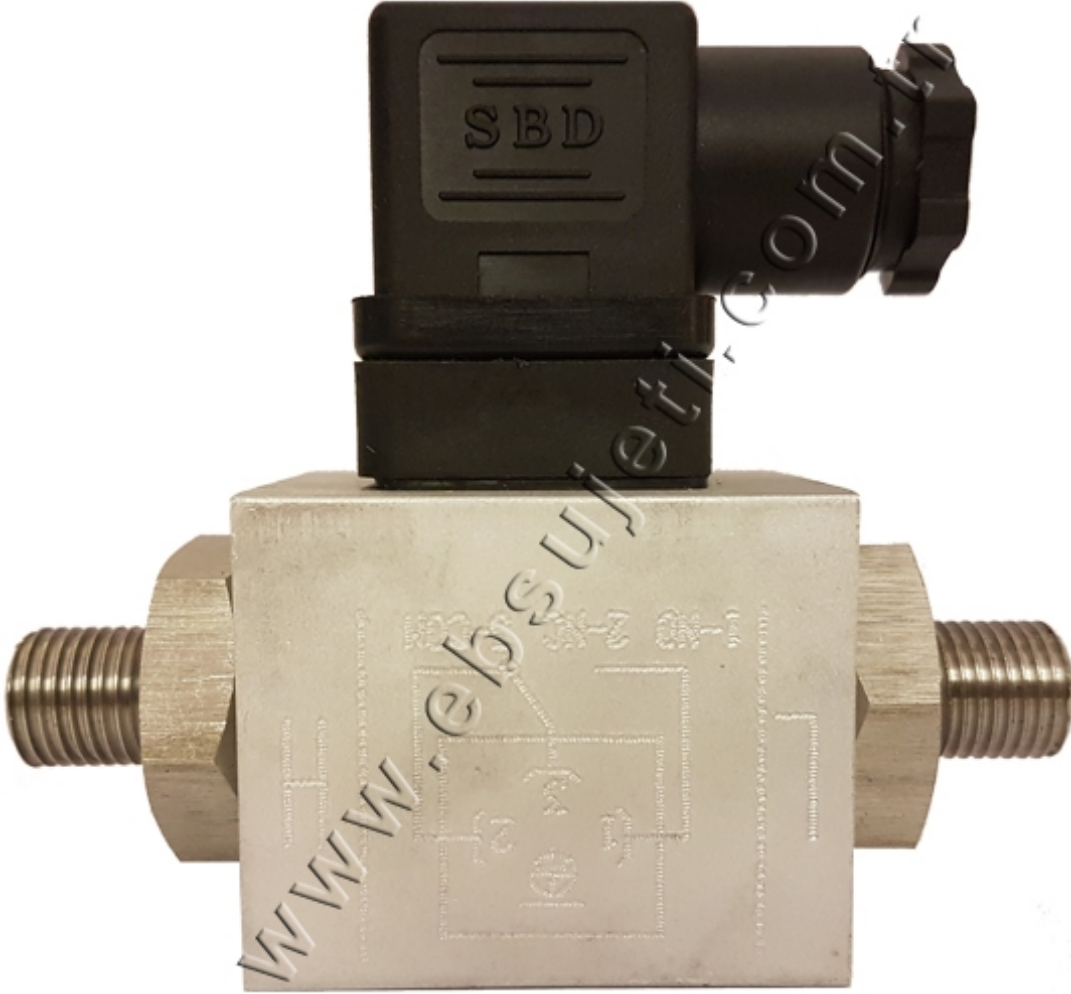

## FTS-200 Differential Pressure Switch

Part No: 99.45.9014

Max. Working Pressure : 0.3-3 Bar  
Electrical Values : 0.5 A - 230 V